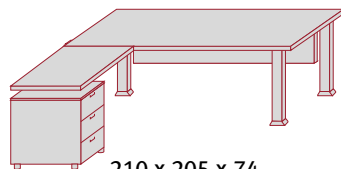

210 x 205 x 74
190 x 205 x 74